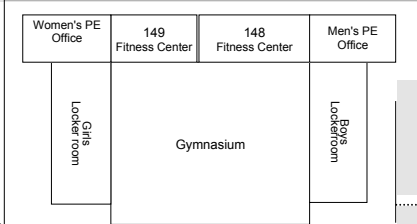

Portola Middle School

Portola Highly Gifted Magnet

Principal: Dr. Stephanie McClay
 18720 Linnet Street
 Tarzana, Ca. 91356-3313
 (818) 654-3300
 www.portolams.org

150
Students
Run LA