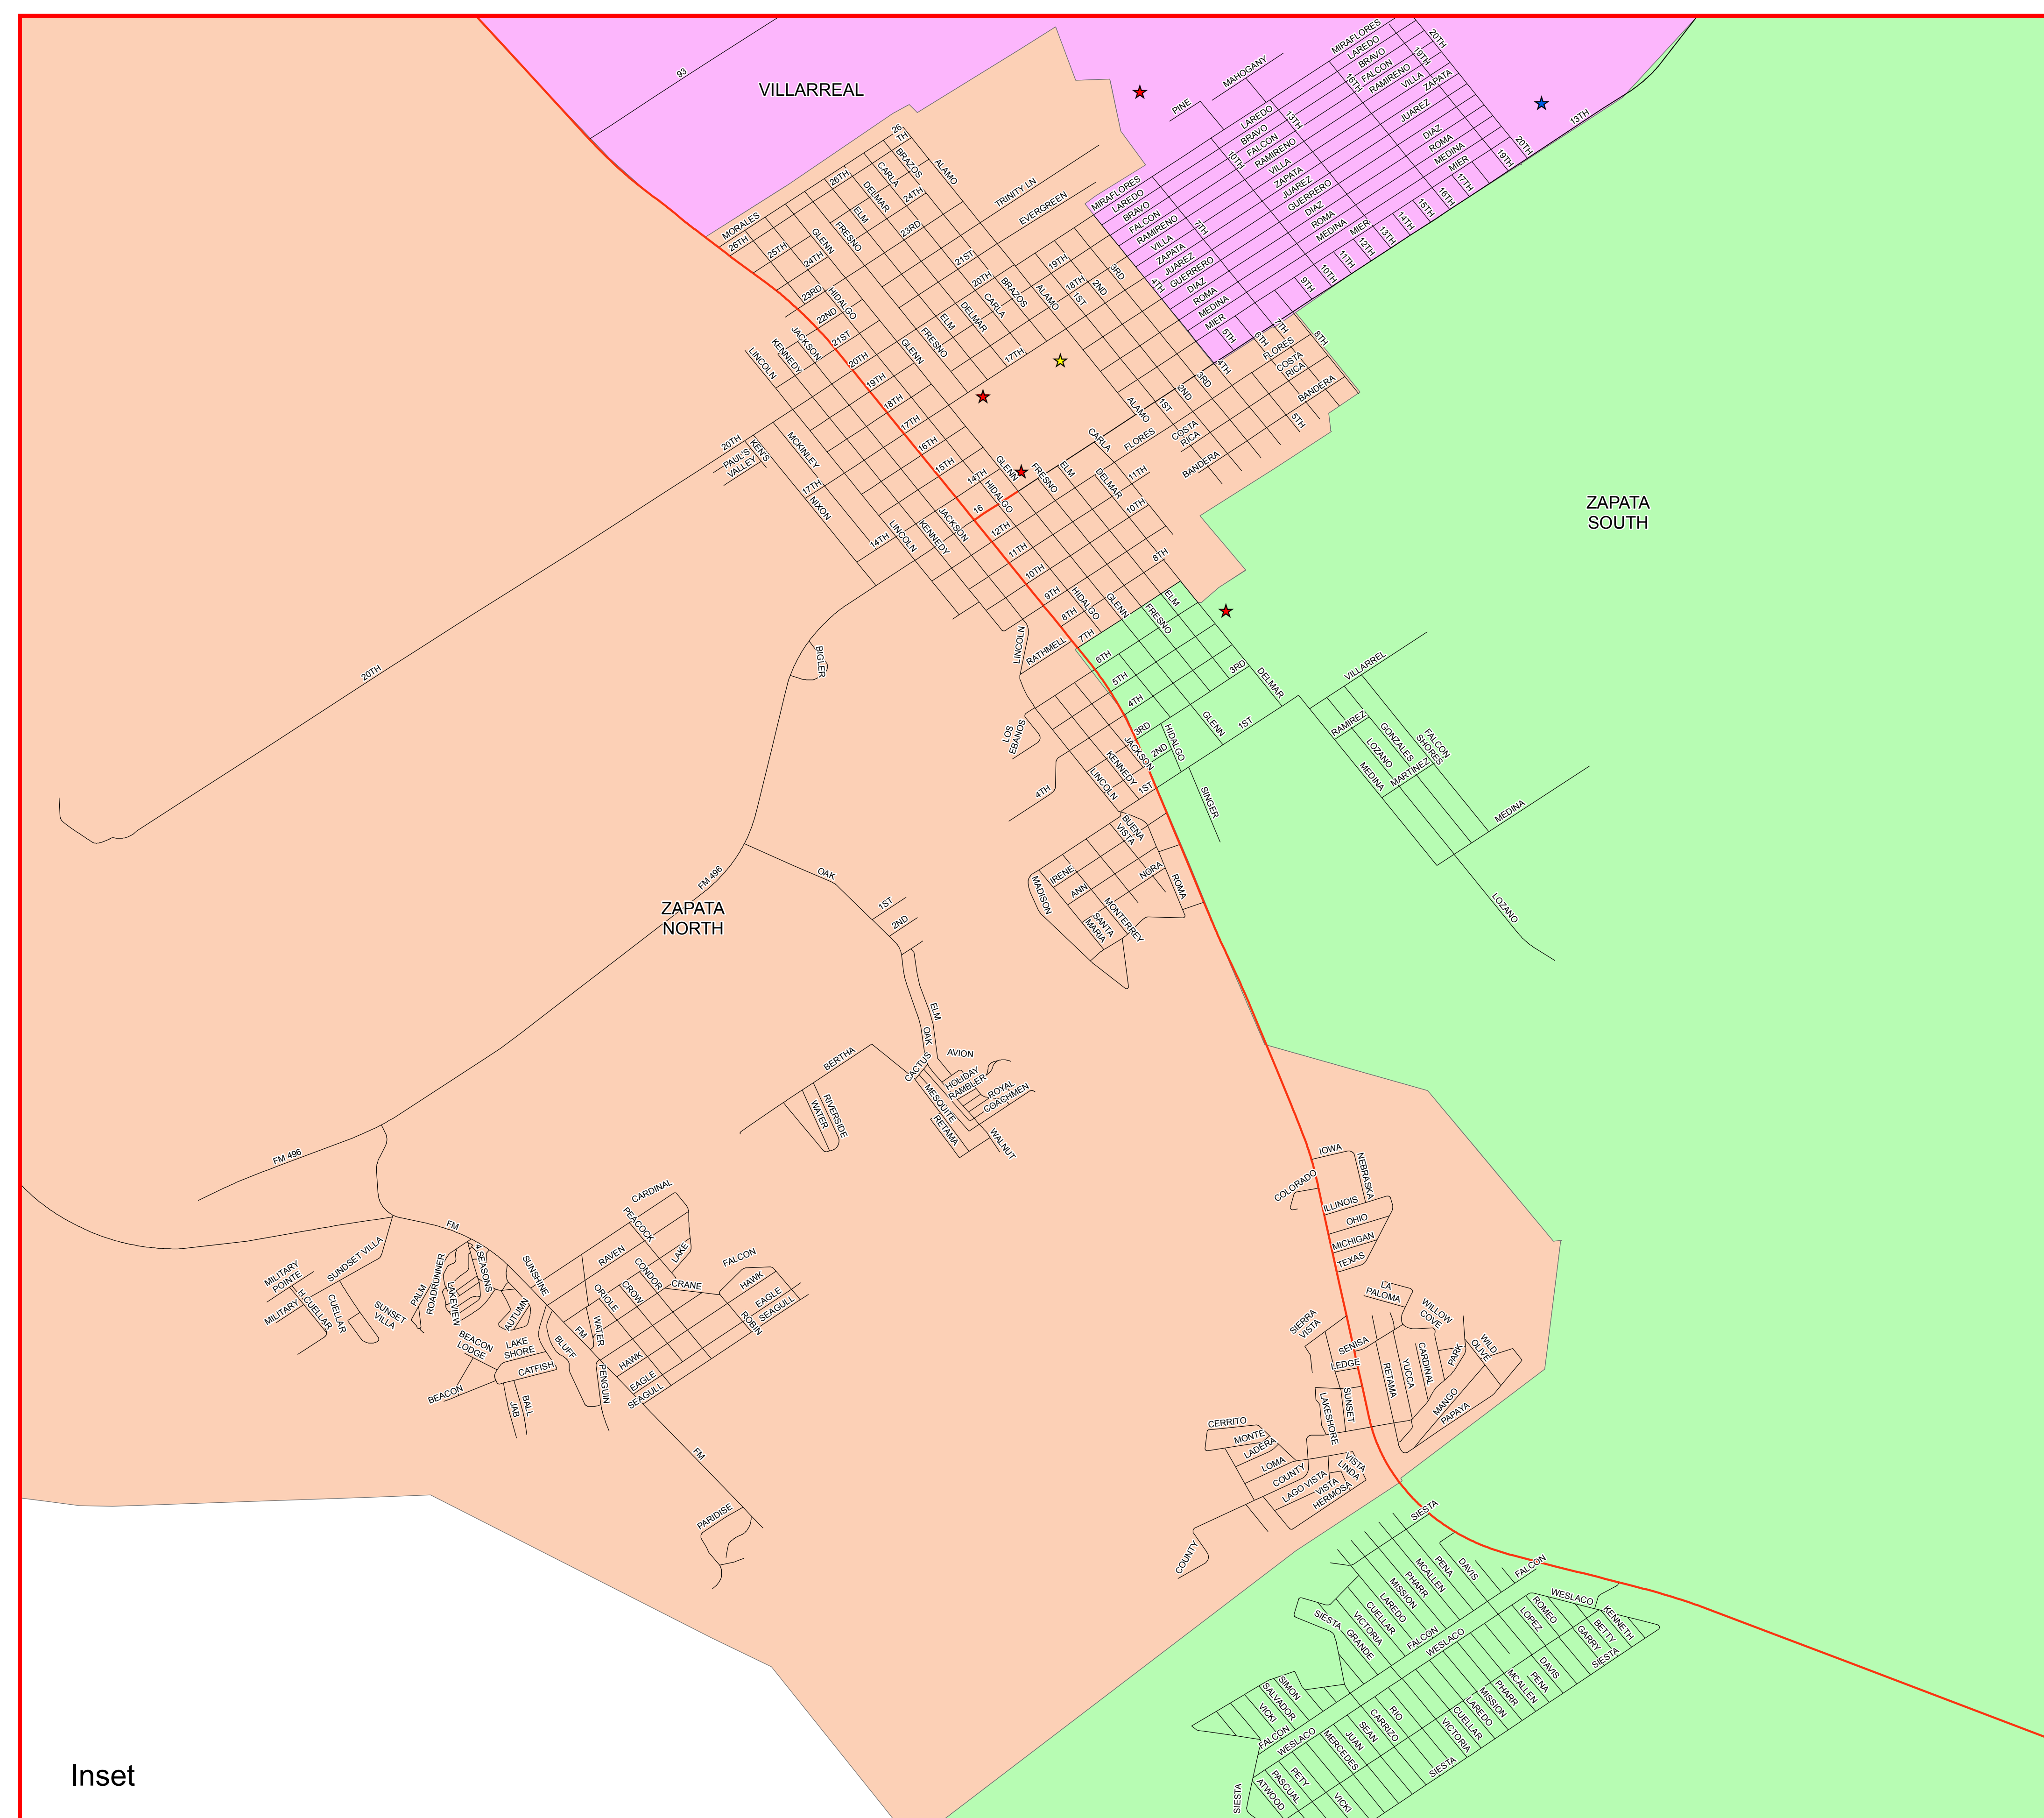

Zapata ISD School Boundaries 2013-14

Legend

- Local Road
- Major Arterial
- Highway
- Elementary School
- Middle School
- High School
- BENAVIDES
- VILLARREAL
- ZAPATA NORTH
- ZAPATA SOUTH