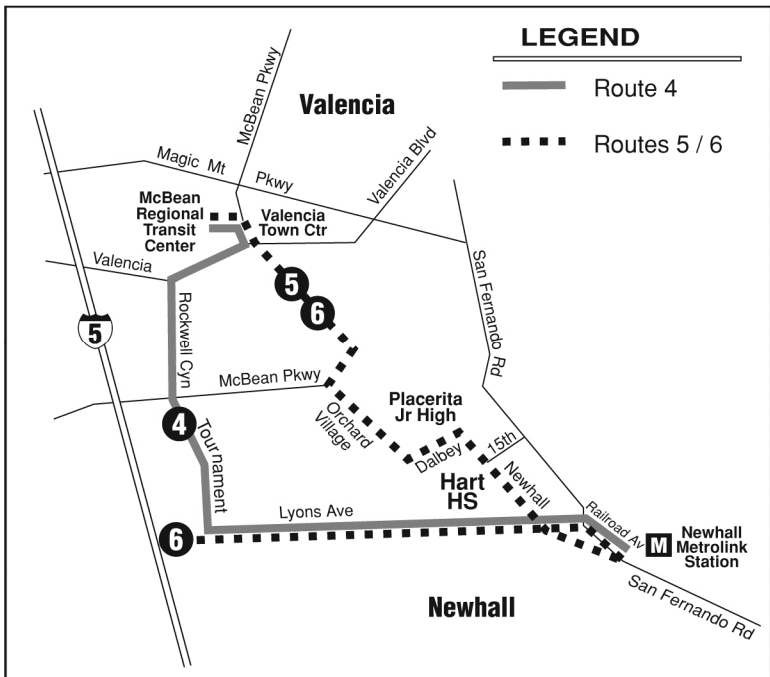

City of Santa Clarita Transit is public transportation serving the needs of the general public. In an effort to serve the students of the William S. Hart School District, we provide additional trips during the peak student travel times. Our service is based on a first-come, first-serve basis.

Bus stops are located at all major intersections. Service is available earlier and later than the times shown. Please refer to the Local Timetable available onboard or online at [santaclarita-transit.com](http://santaclarita-transit.com).

Route 5 / 6 from MRTC				
McBean Regional Transit Ctr	McBean & Del Monte	Orchard Village & McBean		Hart High
6:30	6:32	6:37		6:42
6:45	6:47	6:52		6:57
7:00	7:02	7:07		7:12
7:15	7:17	7:22		7:27
7:30	7:32	7:37		7:42

Route 5/6 & to Tournament/Route 4				
Hart High	New hall Metrolink	Lyons & Orchard Village	Lyons & Wiley Cyn	Tournament & McBean
2:12	2:17	2:22	2:26	
2:42	2:47	2:52	2:56	
3:03	3:14	3:19	3:23	3:28
3:22	3:27	3:32	3:36	
3:33	3:44	3:49	3:53	3:58
3:52	3:57	4:02	4:06	