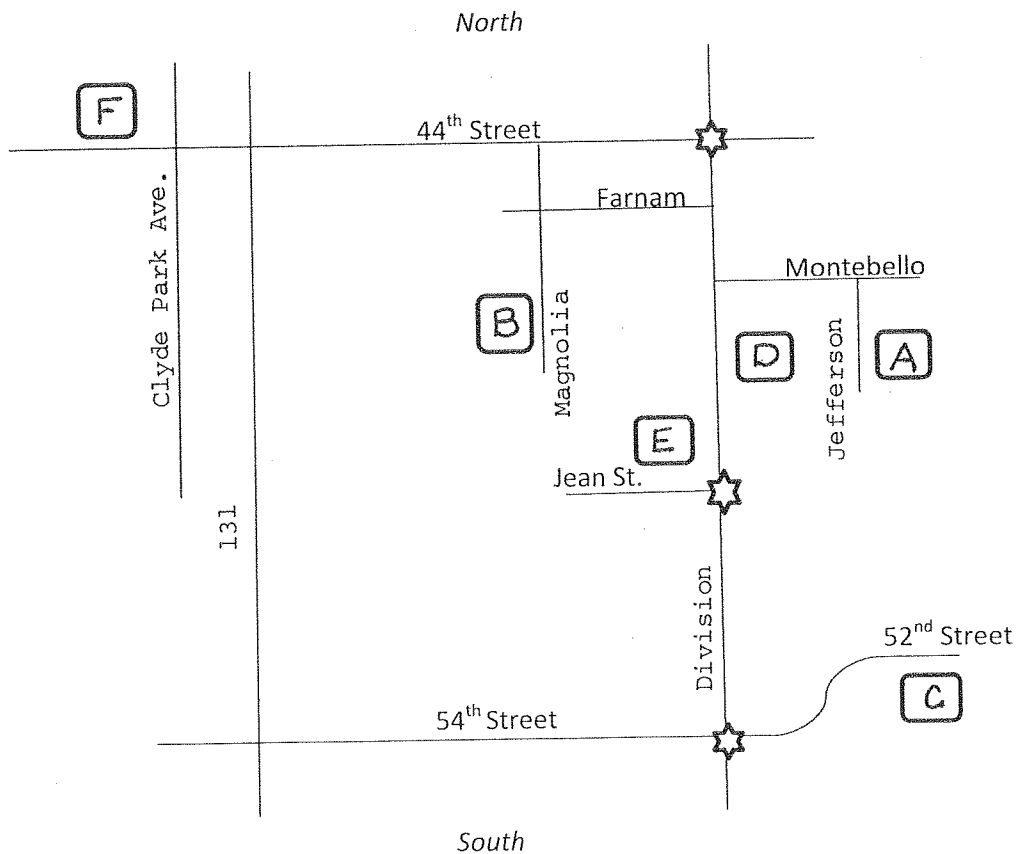

Kelloggsville Public Schools
 242-52nd ST. SE, Grand Rapids, MI
 538-7460

- | | | |
|--|--|------------------------------|
| A. Kdg. – 1 Grade | East Kelloggsville, 4656 Jefferson SE | Ph. 532-1580 |
| B. 2 – 3 Grades | West Kelloggsville, 4555 Magnolia SW | Ph. 532-1595 |
| C. 4 – 5 Grades | Southeast Kelloggsville, 240 52 nd SE | Ph. 532-1590 |
| D. 6 – 8 Grades | Kelloggsville Middle School, 4650 Division SE | Ph. 532-1575 |
| E. 9 – 12 Grades | Kelloggsville High School, 23 Jean St. SW
Rocket Learning Lab | Ph. 532-1570 |
| F. Regional EI Program, 977 – 44 th St. SW
Child Care, 977 – 44 th St. SW | | Ph. 532-1585
Ph. 532-1577 |

Transportation

Ph. 532-1574

Food Service

Ph. 532-1576