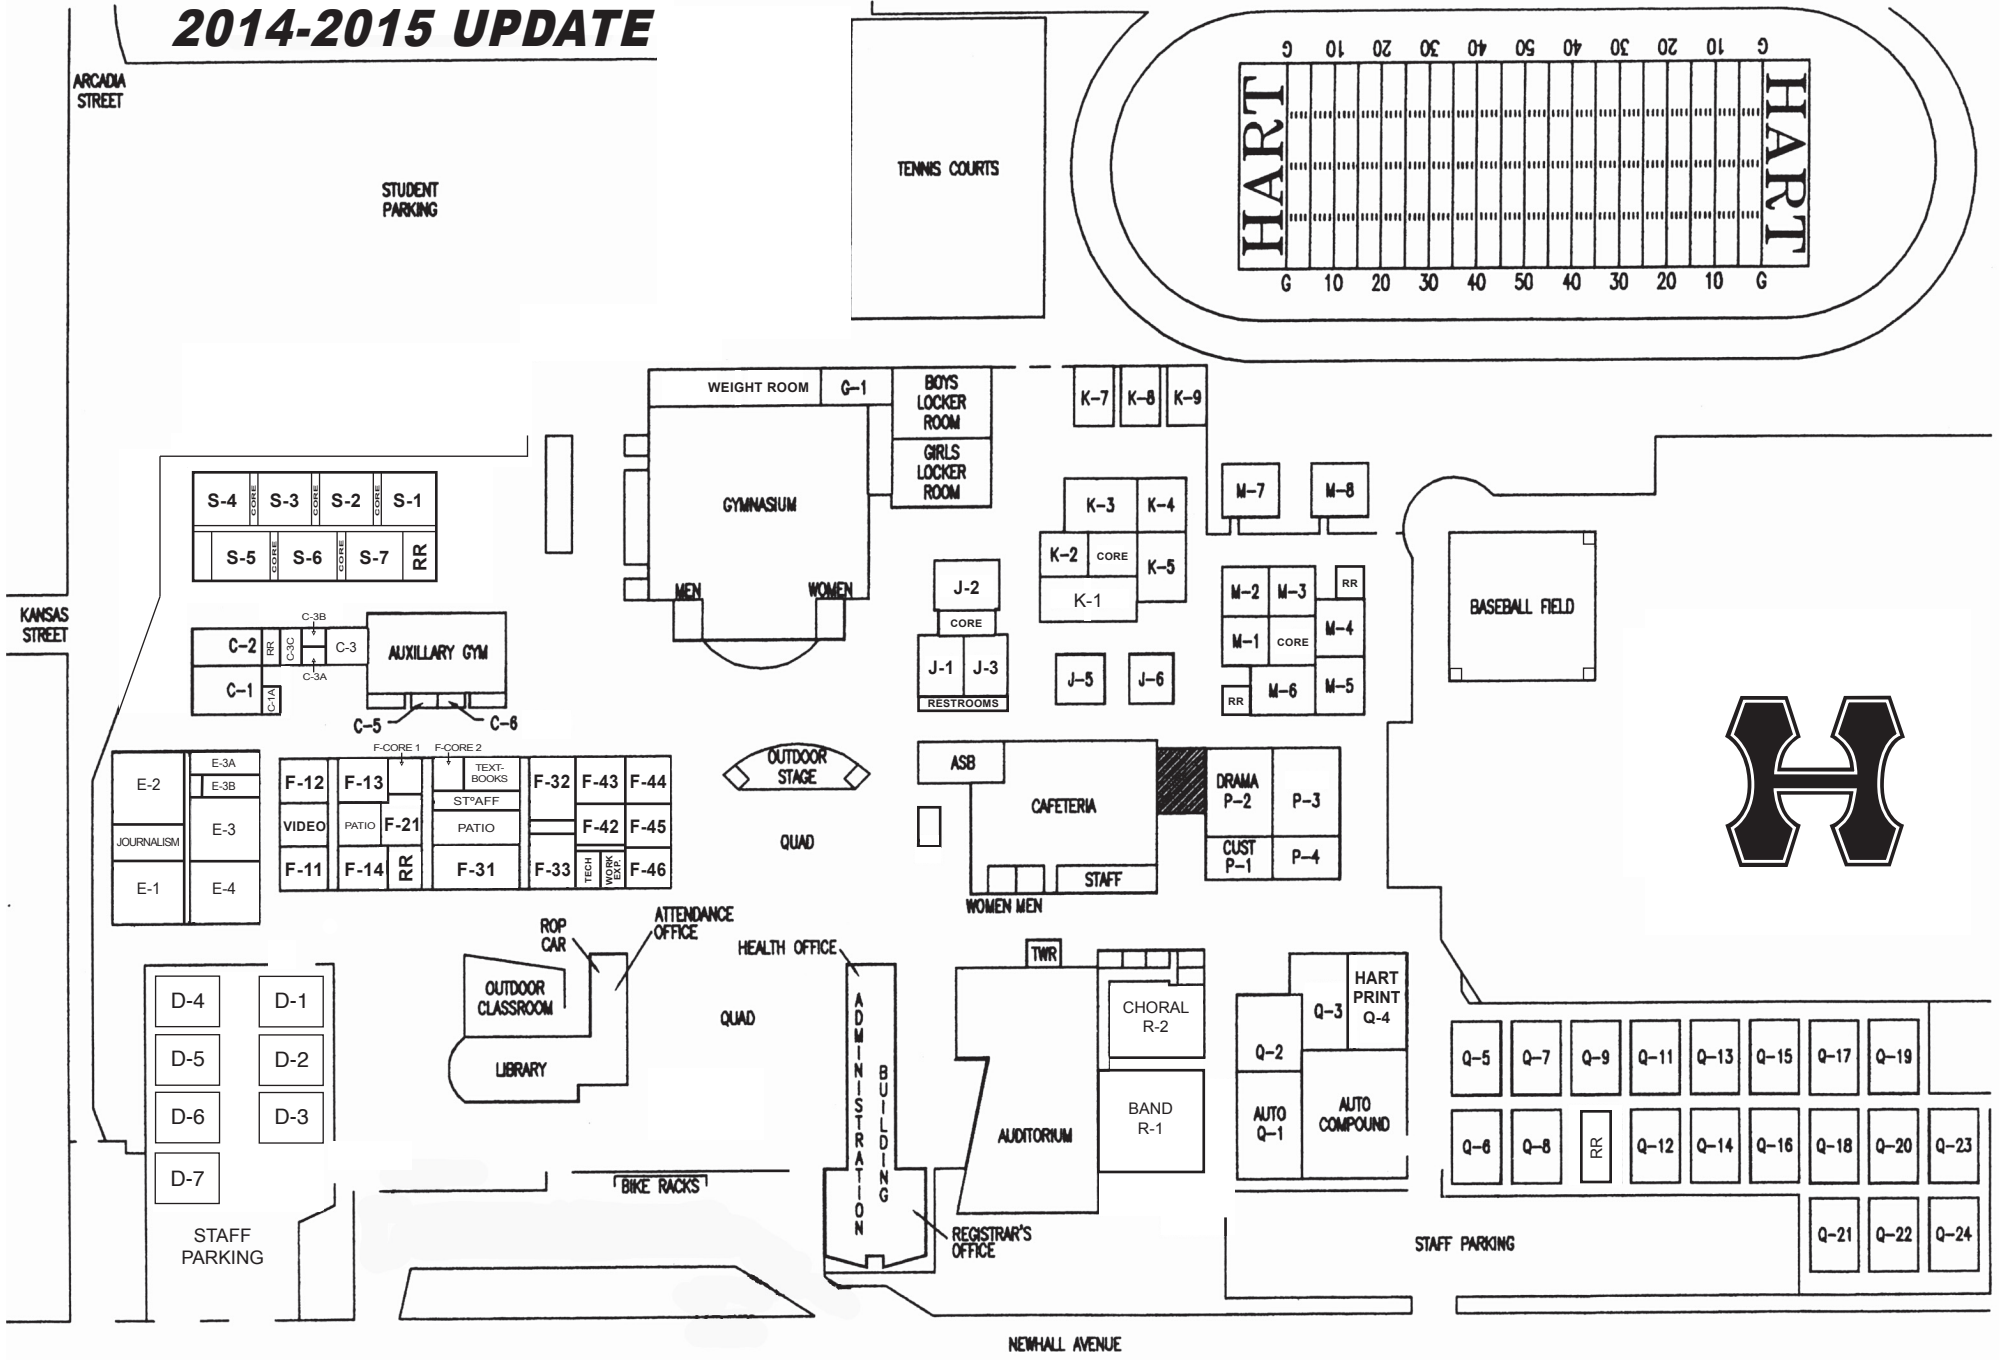

2014-2015 UPDATE

**WILLIAM S. HART
HIGH SCHOOL**

24825 N. NEWHALL AVE.
NEWHALL, CA 91321
(661) 259-7575

ASB - ASB OFFICE
CAR - CAREER CENTER
CUST - CUSTODIAN

MEN - MEN'S RESTROOM
ROP - REG. OCC. PRO.
RR - REST ROOMS

STAFF - STAFF LOUNGE
TWR - TEACHER WORKROOM
WOMEN - WOMEN'S RESTROOM